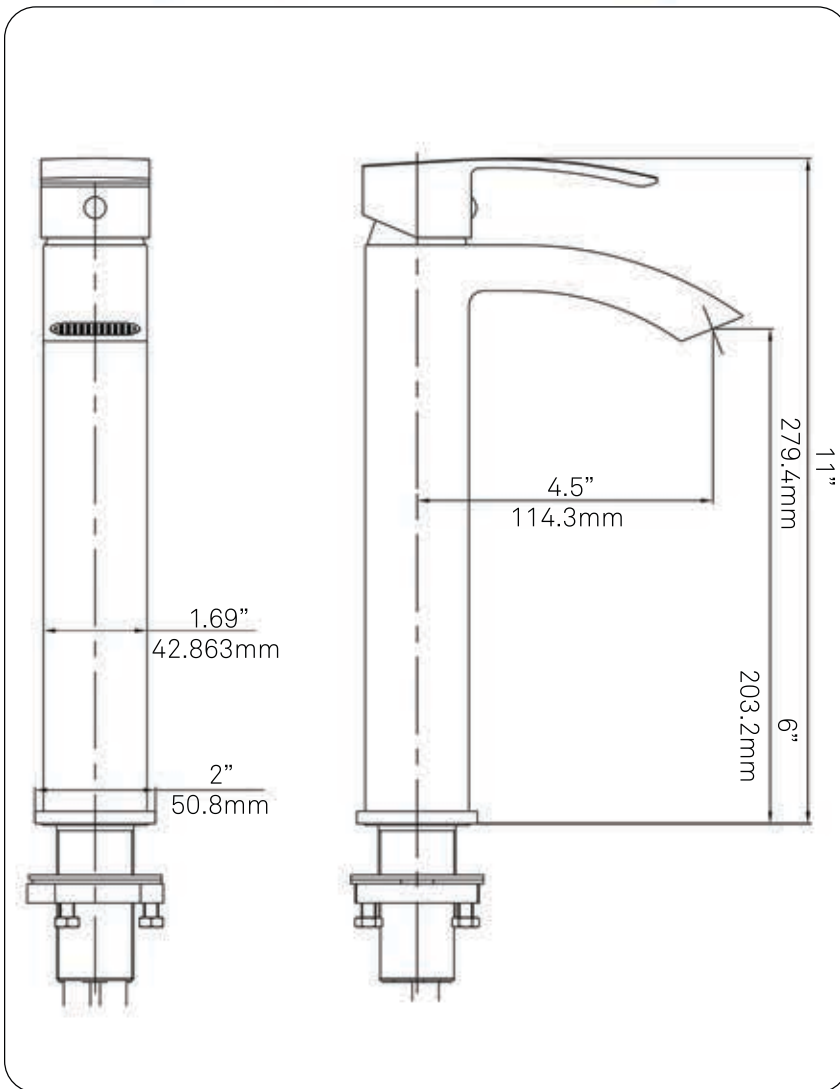

GF-123MB STEGER Vessel Faucet, Matte Black

Requested By: _____

Specific Features: _____

STANDARD SPECIFICATIONS:

- Single handle control
- Solid brass construction
- High pressure ceramic cartridge
- Single hole deck mount installation
- Spout reach: 4.5-inches
- Spout height: 8-inches
- Overall height with handle up: 11-inches
- 1.5-inch mounting hole diameter
- cUPC and AB1953 low lead compliant
- NSF 61 and NSF 372 certified

WARRANTY:

Limited lifetime warranty

- See www.Novatto.com for details

COORDINATING ACCESSORIES:

- PUD-MB pop-up drain
- MR-001MB mounting ring
- Glacier Ice Restoration and Sealer kit

NOTES

Novatto reserves the right (1) to make changes in specifications and materials, and (2) to change or discontinue models, both without notice or obligation. Dimensions are for reference only, see www.Novatto.com for finish options and product availability.